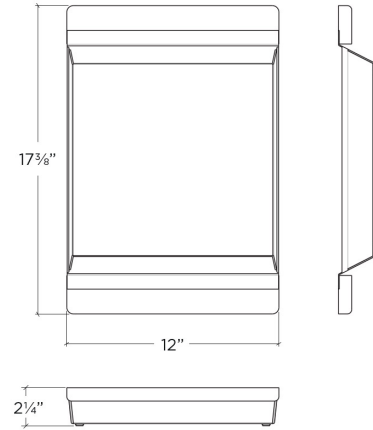

205041 | TRAY

FIRECLAY SINK ACCESSORY

Specifications

Model	205041
Collection	Tray
Compatible bowl dimension (front-to-back)	16"
Overall dimensions	12" × 17 3/8" × 2 1/4"

Features

- Profiled to sit perfectly on Fira sink accessory ledge, or be used on countertop
- Designed to match with other walnut accessories
- Ideal to prepare and serve food
- Made of 304 series stainless steel (18/10) with solid walnut handles
- Rubber feet for better stability and protection